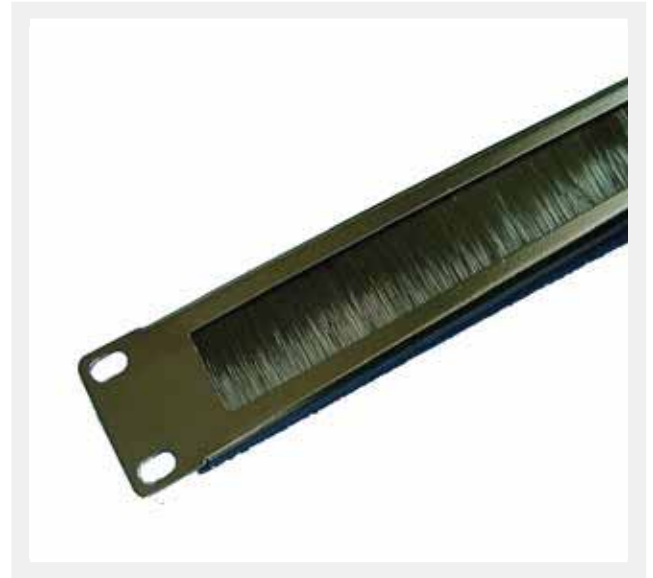

### Specifications

Material : SPCC cold rolled steel  
Color : Black  
Surface Finish : Powder coated